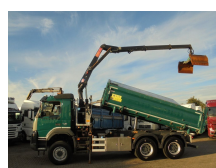

Volvo 370 + Euro 6 + HMF Z Crane + 6x6 + Hardox KIPPER + Multi kap

Construction	Truck-mounted crane
Year	2016
Id	788410
Vehicle identification number	YV2X922E7GA788410
Axle configuration	6x6
Axle count	3
Transmission	Automatic
Mileage	177.736 km
Fuel	Diesel
Emissionclass	Euro 6
Power	272 kW (370 PK)
Gross weight	36.000 kg
Load capacity	19.765 kg
Weight	16.235 kg
Mast parts	2

Description

YV2X922E7GA788410

Vossebelt Kipper

French valve and doors

central lubrication kipper and crane

pneumatic