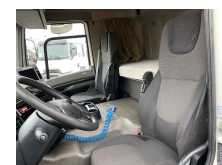

DAF + Euro 5

Price	€ 13.750,-
Construction	Standard tractor
Year	2013
Id	983041
Vehicle identification number	XL RTE85MC0E983041
Axle configuration	4x2
Axle count	2
Transmission	Automatic
Mileage	954.640 km
Fuel	Diesel
Emissionclass	Euro 5
Gross weight	20.500 kg
Load capacity	13.222 kg
Weight	7.278 kg
Length	617 cm
Width	255 cm

Accessories

Air conditioning
 Air suspension
 Anti-lock braking system
 Electrically adjustable door mirrors
 Electrically operated windows
 Fog lights
 Leaf spring suspension
 Radio/cassette player
 Radio/CD player
 Roof spoiler
 Sleeper cab
 Spare wheel
 Speed limiter
 spoilers