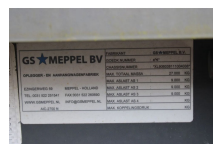

GS 3 AXEL SAF

Price	€ 3.750,-
Construction	Container transport
Year	2006
Id	XL906038111004038
Vehicle identification number	XL906038111004038
Axle count	3
Mileage	0 km
Fuel	Other
Gross weight	27.000 kg
Load capacity	23.420 kg
Weight	3.580 kg
Length	950 cm
Width	248 cm