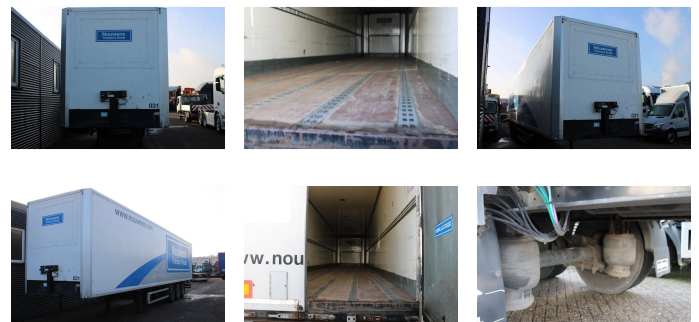

## Hertoghs 3x saf + 2.61height + lift axle

<b>Construction</b>	Box body
<b>Year</b>	2008
<b>Id</b>	196007
<b>Vehicle identification number</b>	XL90D342S8B196007
<b>Axle count</b>	3
<b>Mileage</b>	0 km
<b>Fuel</b>	Other
<b>Gross weight</b>	42.000 kg
<b>Load capacity</b>	33.860 kg
<b>Weight</b>	8.140 kg
<b>Length</b>	1.386 cm
<b>Width</b>	255 cm
<b>Construction length</b>	1.358 cm
<b>Construction width</b>	249 cm
<b>Construction height</b>	261 cm