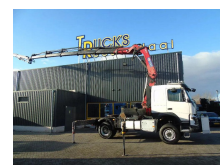

## Volvo 500 + 4x4 + HMF 4020 5x + JIB 4x 30 METER + REMOTE

<b>Price</b>	€ 165.000,-
<b>Construction</b>	Crane
<b>Year</b>	2017
<b>Id</b>	TR1003
<b>Vehicle identification number</b>	YV2XT40B8HA803276
<b>Axle configuration</b>	4x4
<b>Axle count</b>	2
<b>Transmission</b>	Automatic
<b>Mileage</b>	577.391 km
<b>Fuel</b>	Diesel
<b>Operating hours</b>	4.937 h
<b>Emissionclass</b>	Euro 6
<b>Power</b>	368 kW (500 PK)
<b>Weight</b>	16.600 kg
<b>Accessories</b>	All wheel drive Automatic Sleeper cab

### Description

Crane  
Crane length: 30 m  
Number of hydraulic extensions: 9  
Remote control: ?  
Meter capacity: 30 m

YV2XT40B8HA803276

= Dealer information =

Do you have any questions or suggestions? Please feel free to contact us. We guarantee a response within 8 hours.