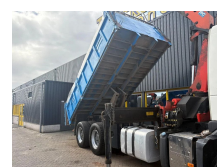

## Volvo 440 + PALFINGER PK15002 + 6X4 + MANUAL + TIPPER

<b>Construction</b>	Crane
<b>Year</b>	2007
<b>Id</b>	TR1687
<b>Transmission</b>	Manual
<b>Mileage</b>	576.324 km
<b>Fuel</b>	Diesel
<b>Emissionclass</b>	Euro 4
<b>Power</b>	324 kW (440 PK)
<b>Gross weight</b>	26.000 kg
<b>Load capacity</b>	10.670 kg
<b>Weight</b>	15.330 kg

### Description

Crane  
 Number of hydraulic extensions: 2  
 Number of support legs: 2  
 Meter capacity: 8 m  
 Capacity kilo: 6100 kg

= More information =

Tipper: Back