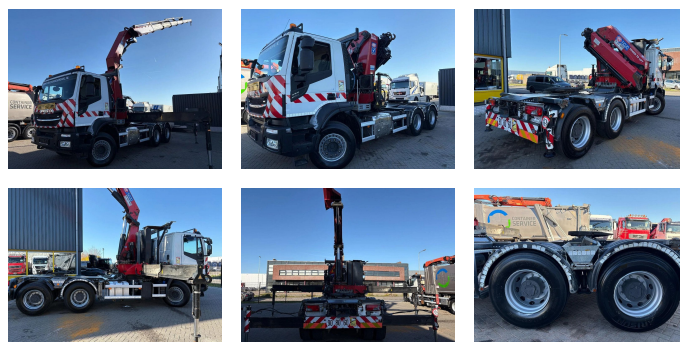

Iveco X-WAY + HMF 5020K-RCS 6x TRACTOR + 6X4 + EURO 6

Construction	Standard tractor
Year	2020
Id	TR1739-A
Axle configuration	6x4
Axle count	3
Transmission	Automatic
Mileage	183.031 km
Fuel	Diesel
Emissionclass	Euro 6
Power	309 kW (420 PK)
Accessories	Automatic

Description

Crane
 Number of hydraulic extensions: 4
 Number of manual extensions: 2
 Remote control: ?
 Meter capacity: 16.7 m
 Capacity kilo: 9770 kg

= More information =

Year of manufacture: 2020