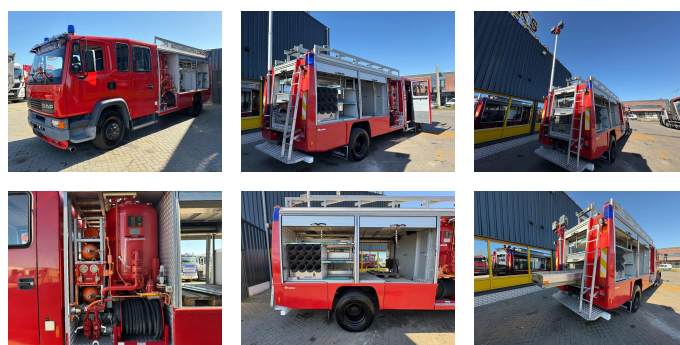

DAF .230 + EURO 2 + PUMP + 6P CREW + MANUAL + COMPLETE SYSTEM

Price	€ 10.950,-
Construction	Fire truck
Year	1999
Id	TR1742
Axle configuration	4x2
Axle count	2
Transmission	Manual
Mileage	20.274 km
Fuel	Diesel
Emissionclass	Euro 2
Power	169 kW (230 PK)
Gross weight	15.000 kg
Length	870 cm
Accessories	Sleeper cab

Description

Structure

Volume: .55 m3

Tank capacity: 5500 liters

= More information =

Water tank: 5.500 l

Damages: none