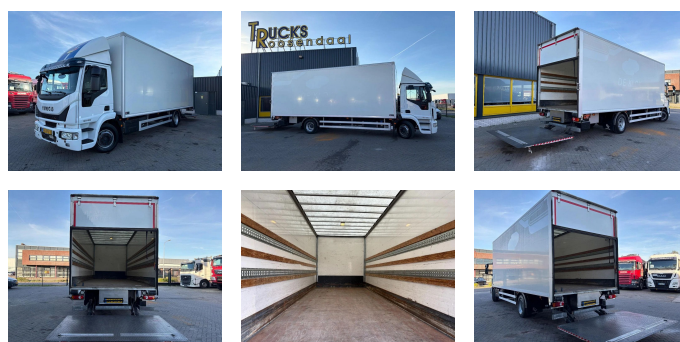

Iveco 120E21 + EURO 6 + lift + 12t + 5x IN STOCK

Construction	Box body
Year	2020
Id	TR1731
Vehicle identification number	ZCFAH1EF402708359
Axle configuration	4x2
Axle count	2
Transmission	Automatic
Mileage	433.117 km
Fuel	Diesel
Emissionclass	Euro 6
Power	152 kW (206 PK)
Gross weight	11.990 kg
Load capacity	4.634 kg
Weight	7.456 kg
Length	925 cm
Width	255 cm
Construction length	741 cm
Construction width	248 cm
Construction height	260 cm
Accessories	Automatic