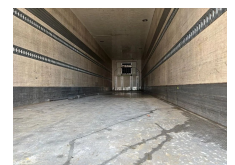

Krone SDR27 + CARRIER MAXIMA 1300 + STEERING AXLE

Construction	Refrigerated/freezer transport
Year	2005
Id	TR1758
Axle count	3
Mileage	0 km
Fuel	Other
Gross weight	42.000 kg
Load capacity	32.080 kg
Weight	9.920 kg
Width	260 cm
Accessories	Tail lift

Description

Cooling engine: diesel (11927 operating hours)

= Dealer information =

<p>Do you have any questions or suggestions? Please feel free to contact us. We guarantee a response within 8 hours.</p><p>Prices do not include VAT.</p><p>No rights may be derived from the information provided.</p><p>Office phone number: +31165398949

Bank name: ING
Bank address: Bijlmerdreef 106 1102 CT Amsterdam
IBAN number: NL97INGB0117176699
EORI/VAT/TAX: NL810574901B(01)
BIC/SWIFT: INGBNL2A</p>