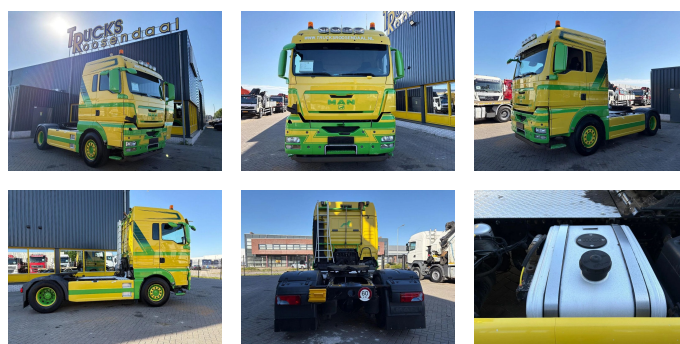

MAN + PTO + EURO 5

Price	€ 11.500,-
Construction	Standard tractor
Year	2011
Id	TR1768
Vehicle identification number	WMA06XZZ0BW150542
Axle configuration	4x2
Axle count	2
Transmission	Automatic
Mileage	710.372 km
Fuel	Diesel
Emissionclass	Euro 5
Power	324 kW (440 PK)
Gross weight	19.000 kg
Load capacity	11.825 kg
Weight	7.175 kg
Accessories	Automatic Sleeper cab