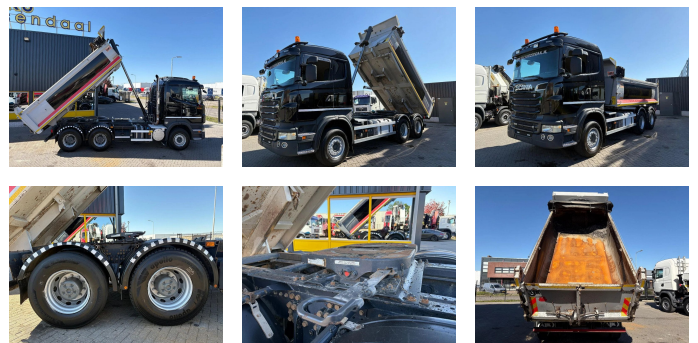

Scania R500 V8 + TRUCKHEAD/TIPPER + 6X4 + EURO 5 + PTO

Construction	Tipper
Year	2012
Id	TR1777
Vehicle identification number	XLER6X40005286364
Transmission	Automatic
Mileage	691.879 km
Fuel	Diesel
Emissionclass	Euro 5
Power	368 kW (500 PK)
Gross weight	26.000 kg
Load capacity	13.030 kg
Weight	12.970 kg
Accessories	Automatic Sleeper cab