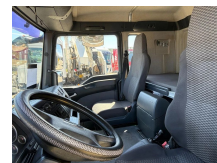

MAN 12,240 + BOX + EURO 4

Price	€ 7.950,-
Construction	Standard tractor
Year	2007
Id	TR1775
Vehicle identification number	WMAN14ZZ87Y181620
Axle configuration	4x2
Axle count	2
Transmission	Automatic
Mileage	0 km
Fuel	Diesel
Emissionclass	Euro 4
Power	177 kW (240 PK)
Gross weight	11.990 kg
Load capacity	7.715 kg
Weight	4.275 kg
Length	580 cm
Width	240 cm
Accessories	Automatic Sleeper cab