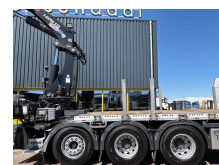

## Volvo + HIAB 638 E-6 + JIB 6x + 8X4 TRIDEM + EURO 6 + REMOTE

<b>Construction</b>	Crane
<b>Year</b>	2018
<b>Id</b>	TR1723
<b>Vehicle identification number</b>	YV2RT40G7HB836803
<b>Axle configuration</b>	8x4
<b>Axle count</b>	4
<b>Transmission</b>	Automatic
<b>Mileage</b>	277.001 km
<b>Fuel</b>	Diesel
<b>Emissionclass</b>	Euro 6
<b>Power</b>	368 kW (500 PK)
<b>Gross weight</b>	32.000 kg
<b>Load capacity</b>	7.940 kg
<b>Weight</b>	24.060 kg
<b>Length</b>	646 cm
<b>Width</b>	250 cm
<b>Height</b>	128 cm