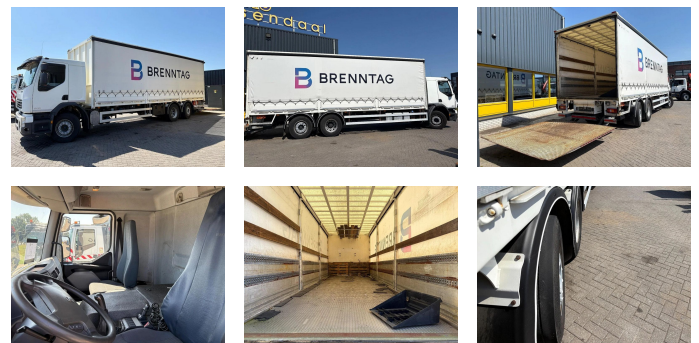

## Volvo 300 + EURO 5 + 6X2 steering + MANUAL

<b>Price</b>	€ 21.950,-
<b>Construction</b>	Curtain sided
<b>Year</b>	2014
<b>Id</b>	TR1821
<b>Vehicle identification number</b>	YV2VH70C8EB681298
<b>Axle configuration</b>	6x2
<b>Axle count</b>	3
<b>Transmission</b>	Manual
<b>Mileage</b>	589.609 km
<b>Fuel</b>	Diesel
<b>Emissionclass</b>	Euro 5
<b>Power</b>	221 kW (300 PK)
<b>Gross weight</b>	26.000 kg
<b>Load capacity</b>	13.784 kg
<b>Weight</b>	12.215 kg
<b>Construction length</b>	830 cm
<b>Construction width</b>	248 cm
<b>Construction height</b>	251 cm
<b>Accessories</b>	Tail lift