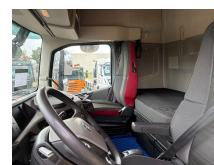

Volvo + 6X2 + EURO 6 + RETARDER + STEERING/LIFT AXLE + NICE TRUCK

Construction	Standard tractor
Year	2019
Id	TR1854
Vehicle identification number	YV2RT60C8KB909256
Axle configuration	6x2
Axle count	3
Transmission	Automatic
Mileage	635.671 km
Fuel	Diesel
Emissionclass	Euro 6
Power	397 kW (540 PK)
Accessories	Automatic Sleeper cab