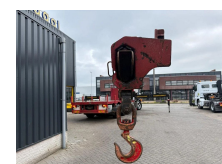

Volvo + HIAB 800 HIPRO E-7 + 8X2 + EURO 5

Price	€ 105.000,-
Construction	Crane
Year	2007
Id	TR1856
Vehicle identification number	YV2JSG0F97A642688
Axle configuration	8x2
Axle count	4
Transmission	Automatic
Mileage	923.287 km
Fuel	Diesel
Emissionclass	Euro 5
Power	294 kW (400 PK)
Gross weight	37.000 kg
Load capacity	10.910 kg
Weight	26.264 kg
Length	1.048 cm
Width	255 cm
Accessories	Automatic