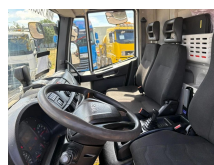

Iveco 190E25 + PALFINGER PK 14.501 + REMOTE + SMART TACHO + EURO 6 + MANUAL

Price	€ 57.500,-
Construction	Crane
Year	2018
Id	TR1903
Vehicle identification number	ZCFA71TJ1J2674201
Axle configuration	4x2
Axle count	2
Transmission	Manual
Mileage	355.982 km
Fuel	Diesel
Emissionclass	Euro 6
Power	184 kW (250 PK)
Gross weight	19.000 kg
Load capacity	8.957 kg
Weight	10.043 kg
Length	10.272 cm
Width	255 cm
Accessories	Aluminium fuel tank Anti-lock braking system Central locking Cruise control Electrically adjustable door mirrors Electrically operated windows Lane Assist Spare wheel Toolbox